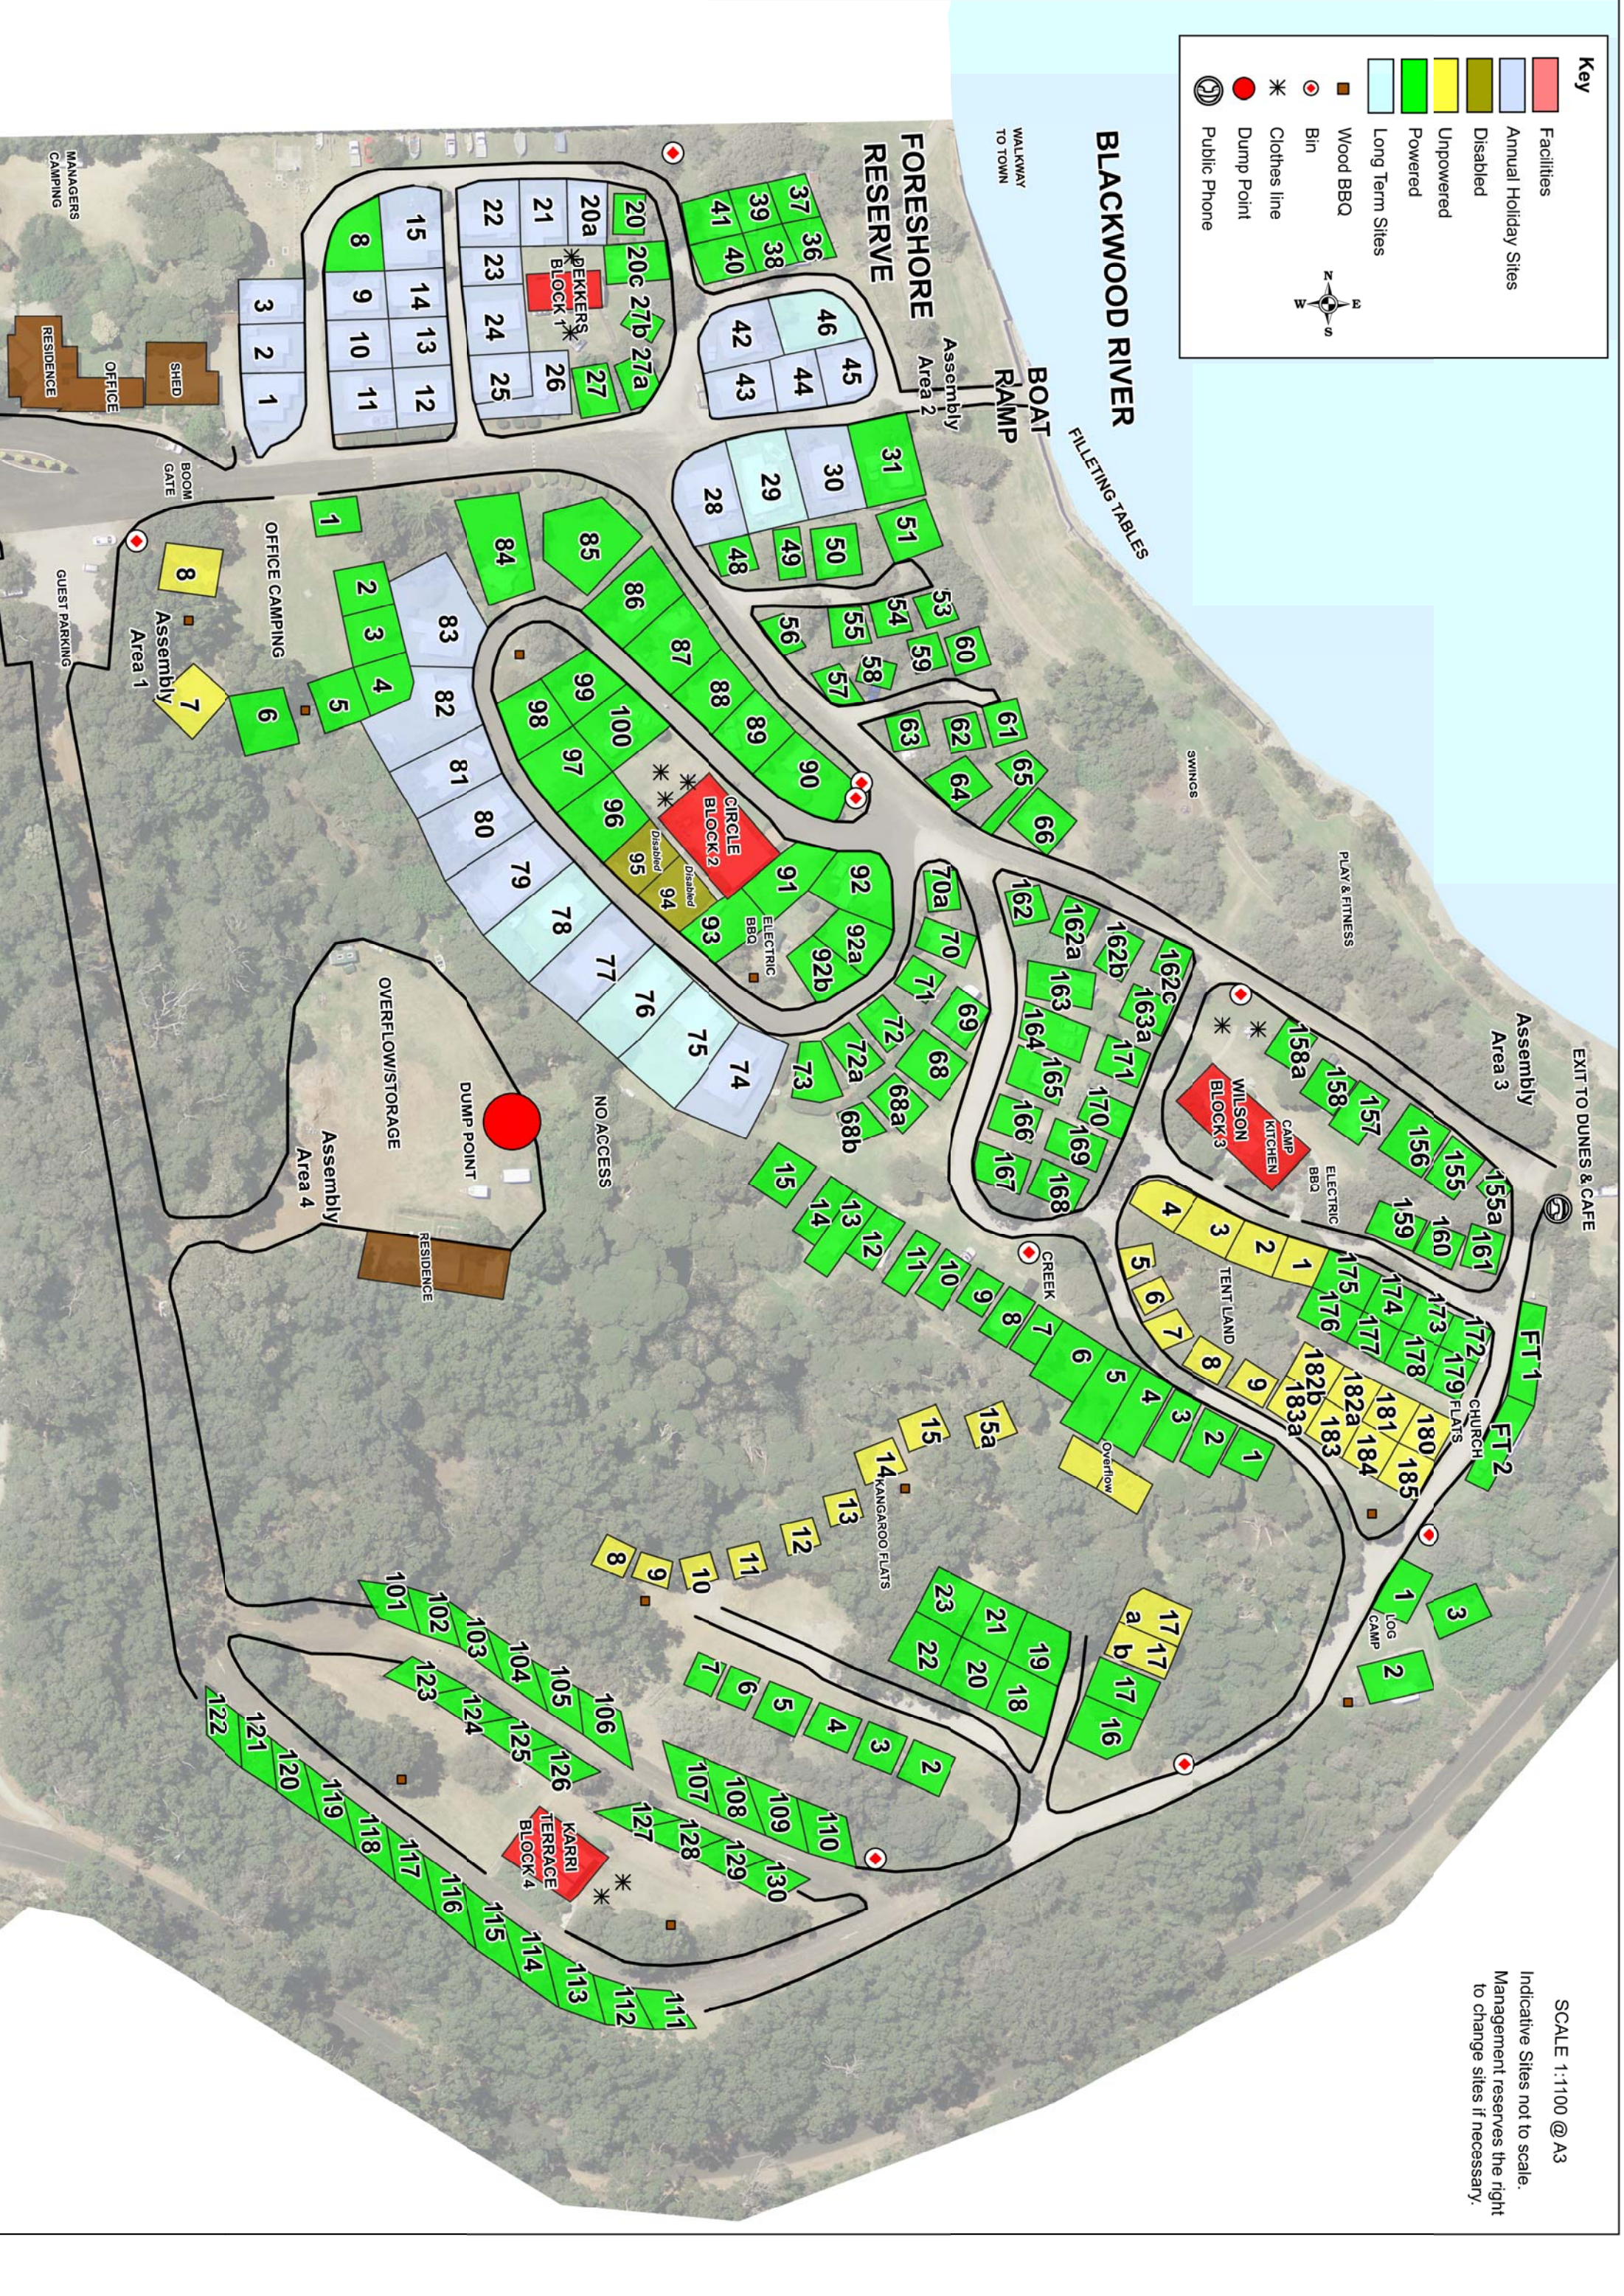

Key

- Facilities
- Annual Holiday Sites
- Disabled
- Unpowered
- Powered
- Long Term Sites
- Wood BBQ
- Bin
- Clothes line
- Dump Point
- Public Phone

SCALE 1:1100 @ A3
Indicative Sites not to scale.
Management reserves the right
to change sites if necessary.